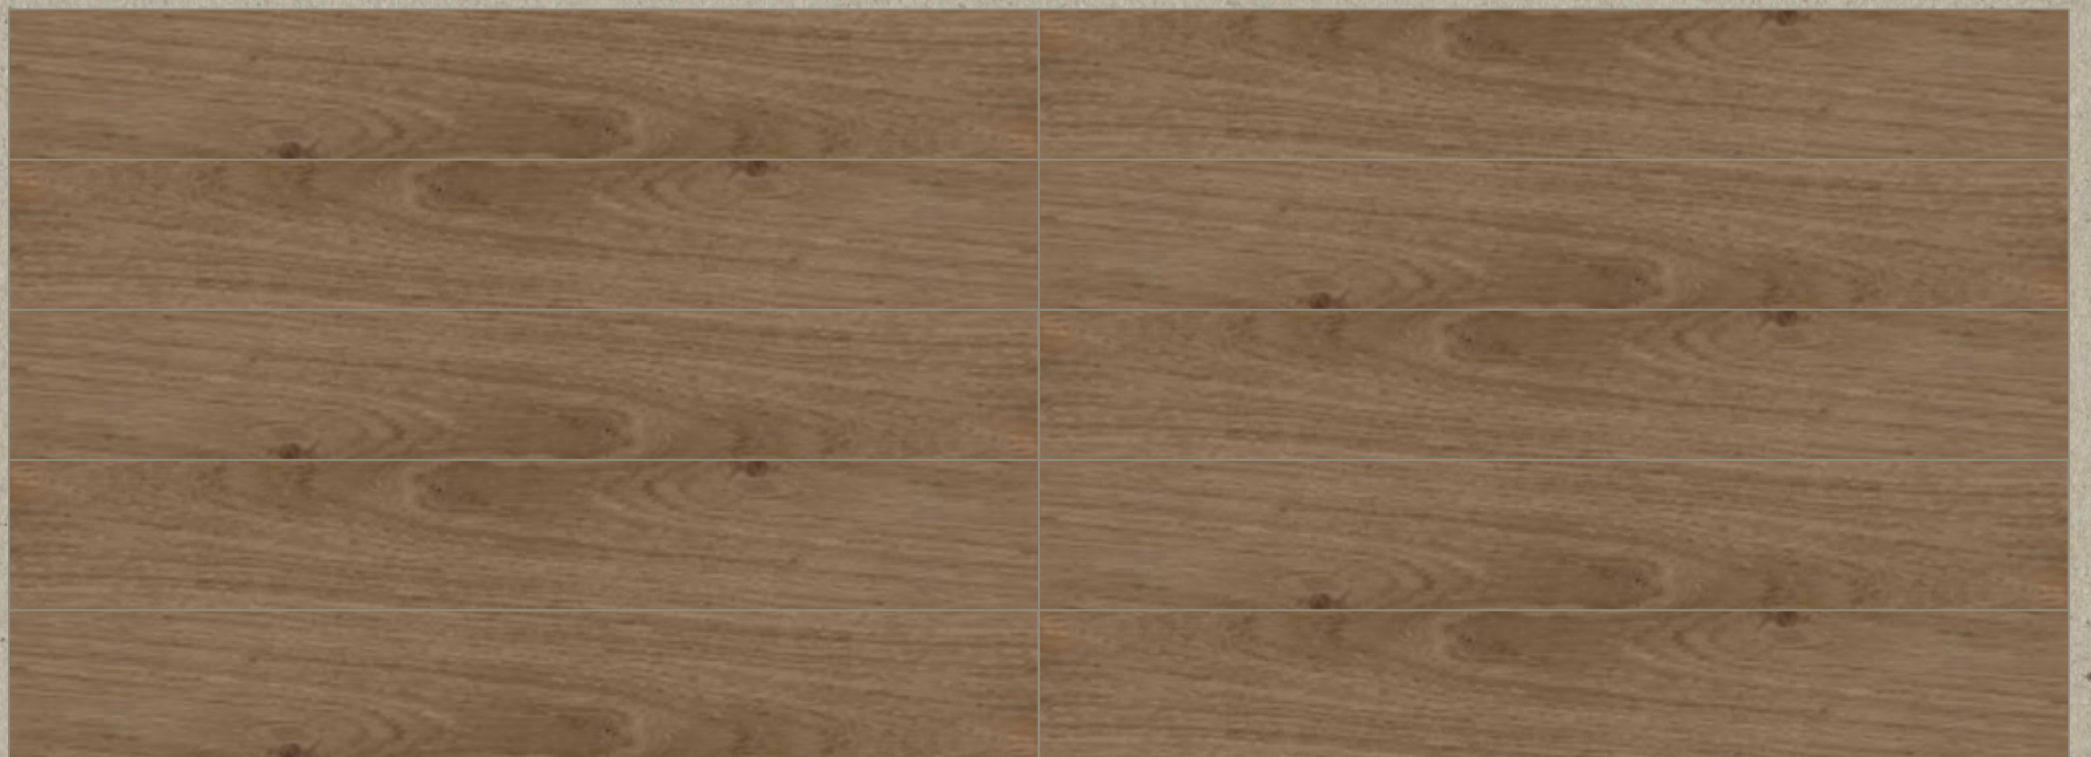

FACES: 10 faces available for 7"x 72" / 18x 183 cm

TORTOSA NATURAL

FACES: 8 faces available for 9"x 60" / 23x 152 cm

FACES: 10 faces available for 7"x 72" / 18x 183 cm

TORTOSA GREY

FACES: 8 faces available for 9"x 60" / 23x 152 cm