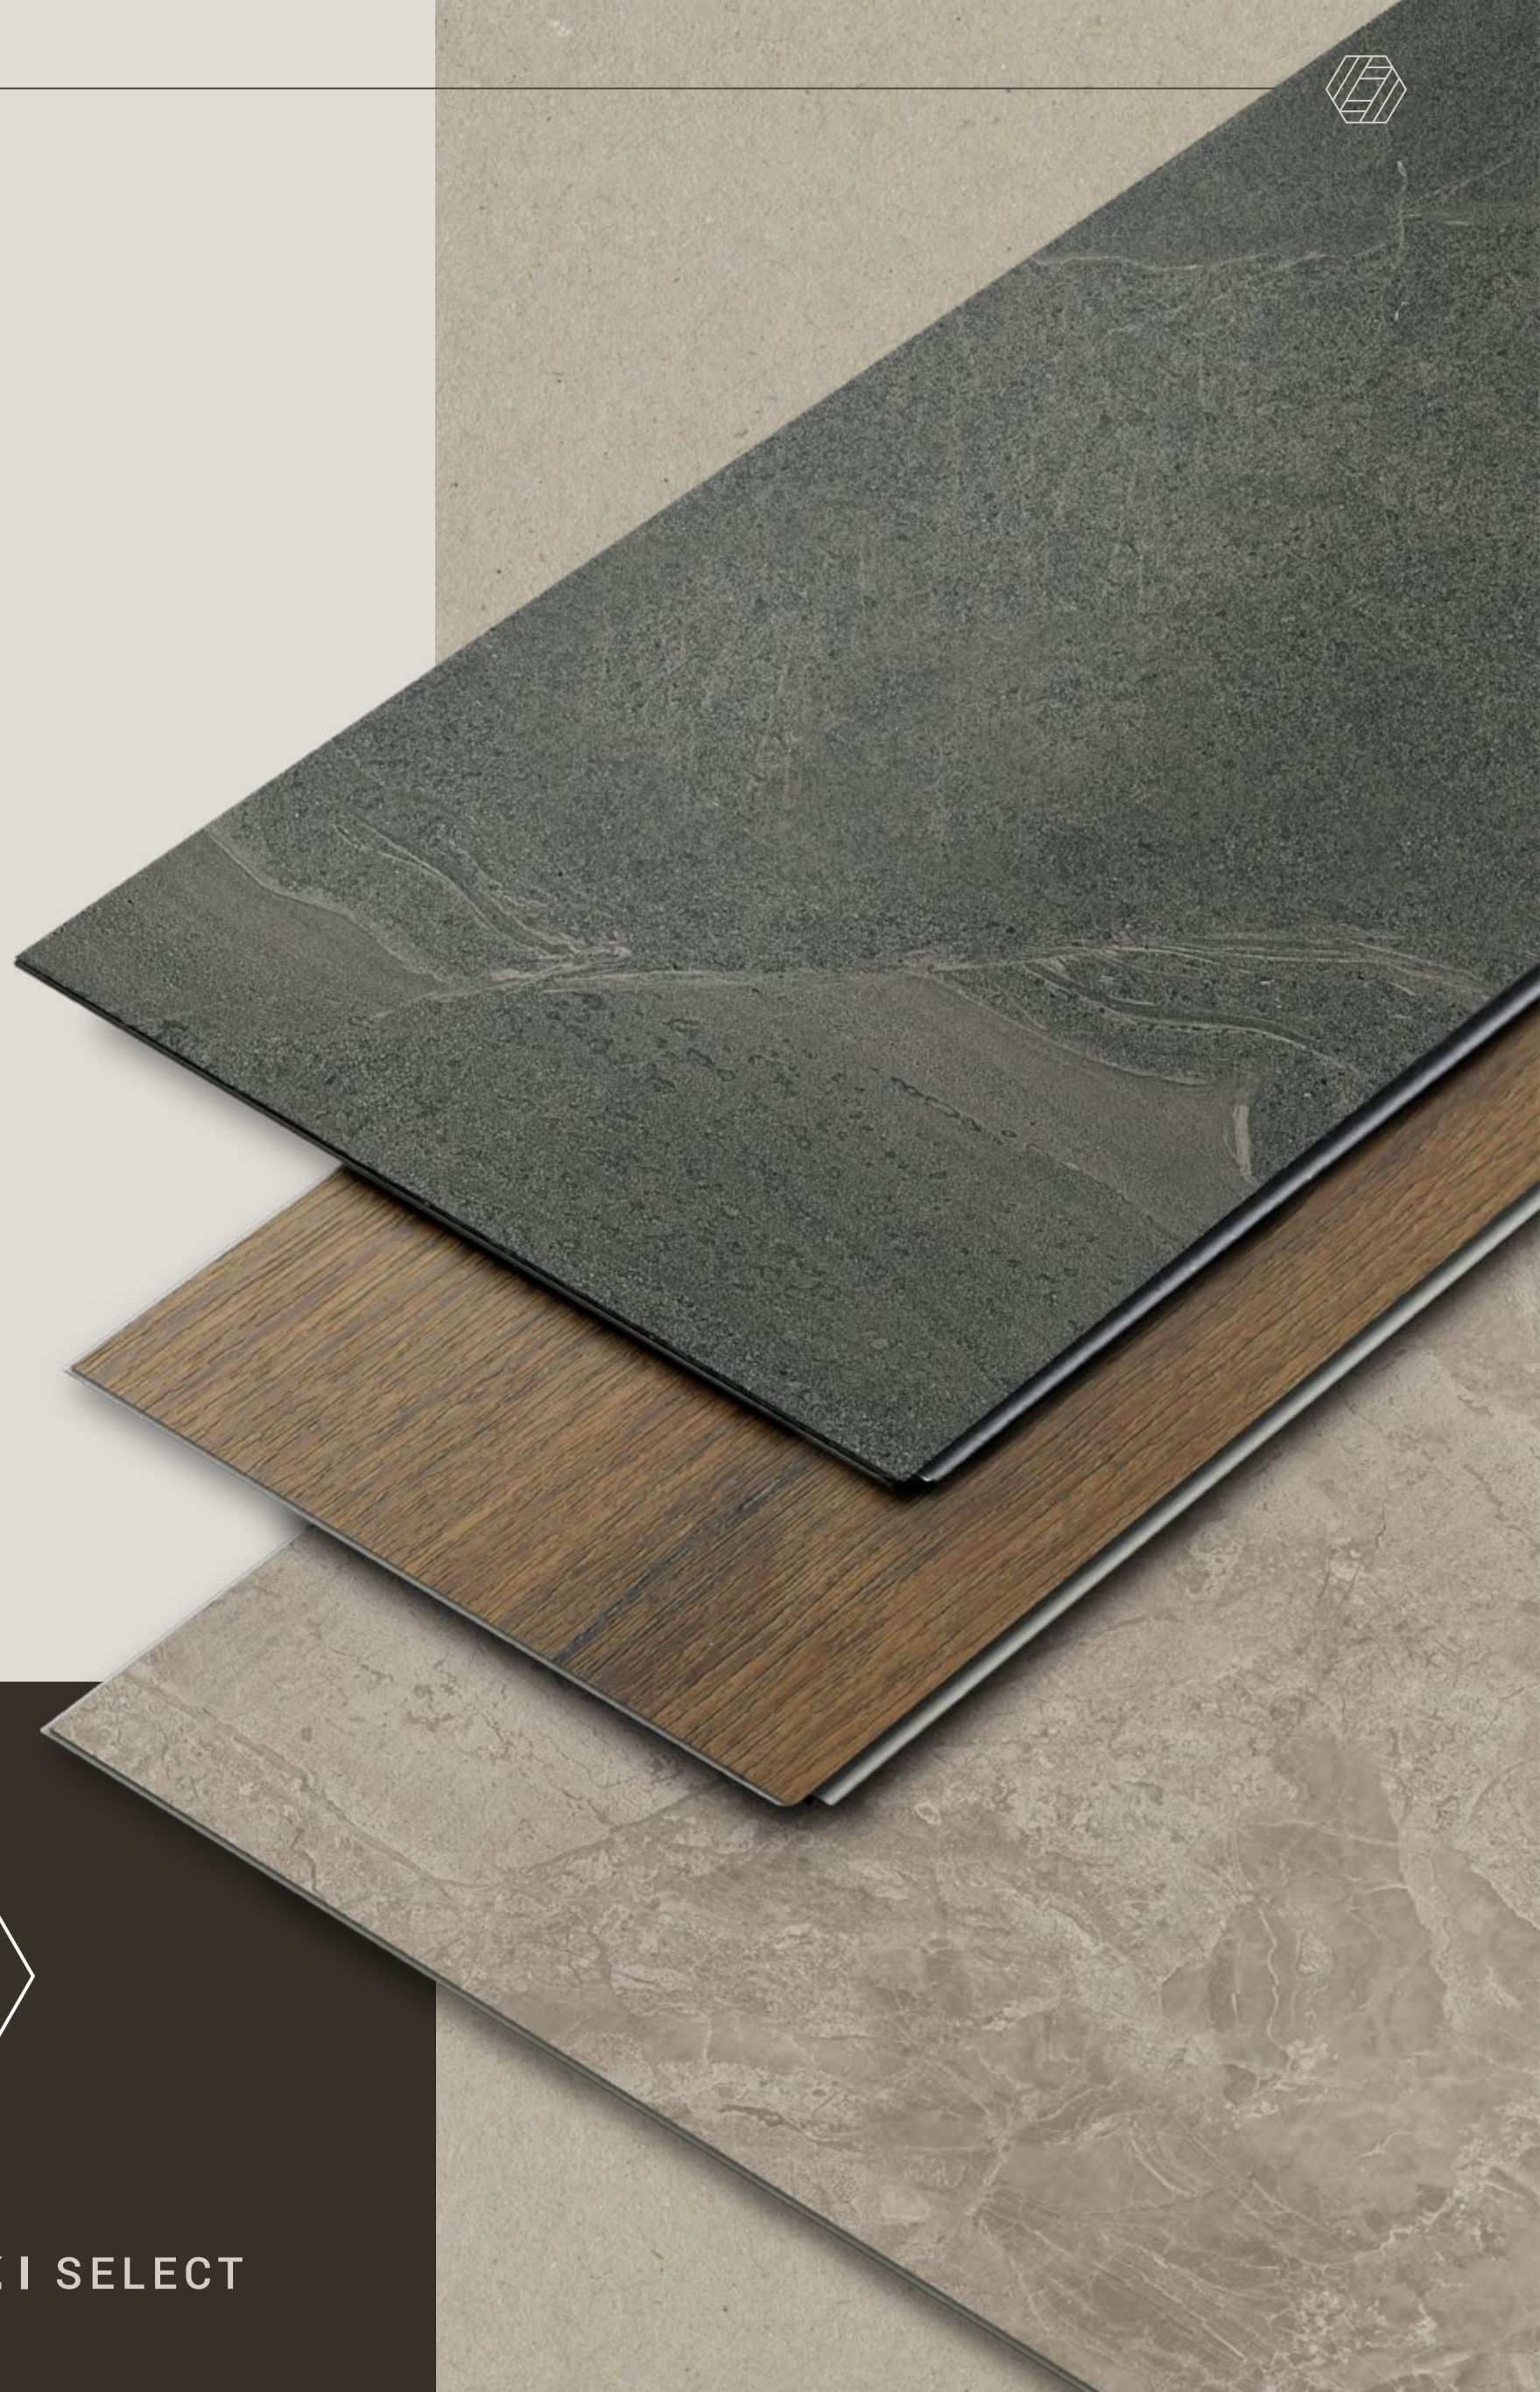

ONE CLASS FOR ALL! CLASS 33 HEAVY COMMERCIAL

**FINZZI SELECT DIGITAL ELIMINATES
THE GUESSWORK AND SIMPLIFIES
PRODUCT SELECTION.**

With Finzzi Select, we have simplified our products as much as possible. Forget about choosing between different wear layers because, with our new multi UV application process, our product is rated as Class 33 apt for commercial heavy traffic use.

**NO MORE 8MIL, 12MIL OR
22MIL... THAT'S A THING
OF THE PAST!**