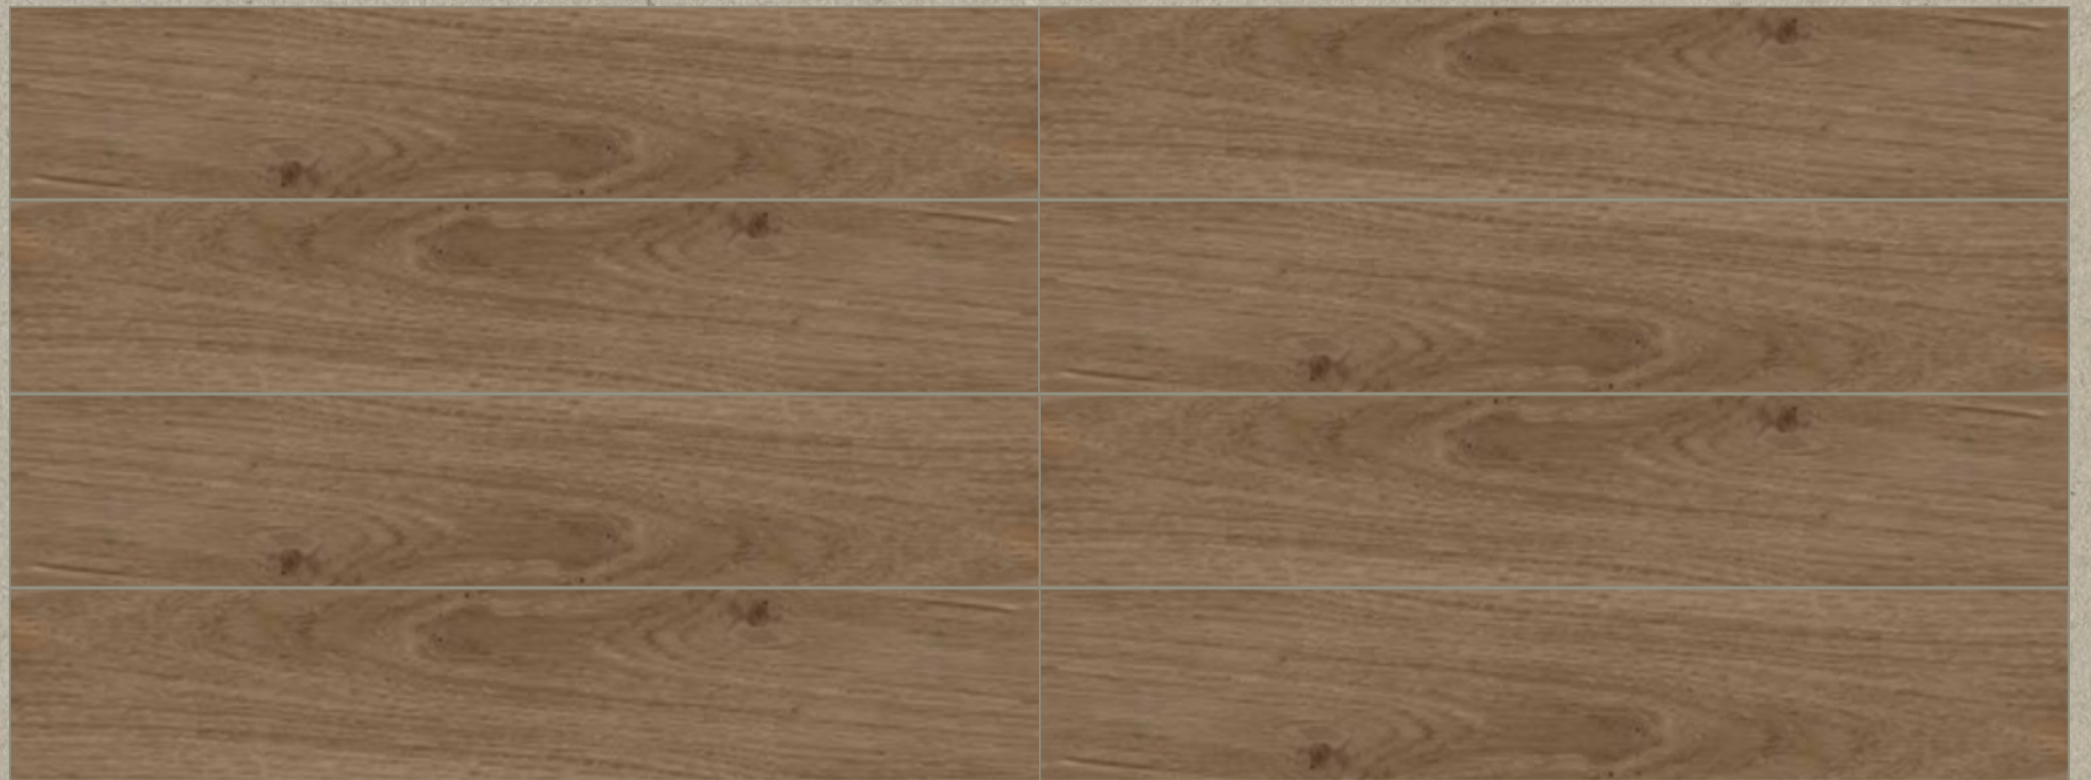

FACES: 10 faces available for 7"x 72" / 18x 183 cm

TORTOSA NATURAL

FACES: 8 faces available for 9"x 60" / 23x 152 cm

FACES: 10 faces available for 7"x 72" / 18x 183 cm

TORTOSA GREY

FACES: 8 faces available for 9"x 60" / 23x 152 cm